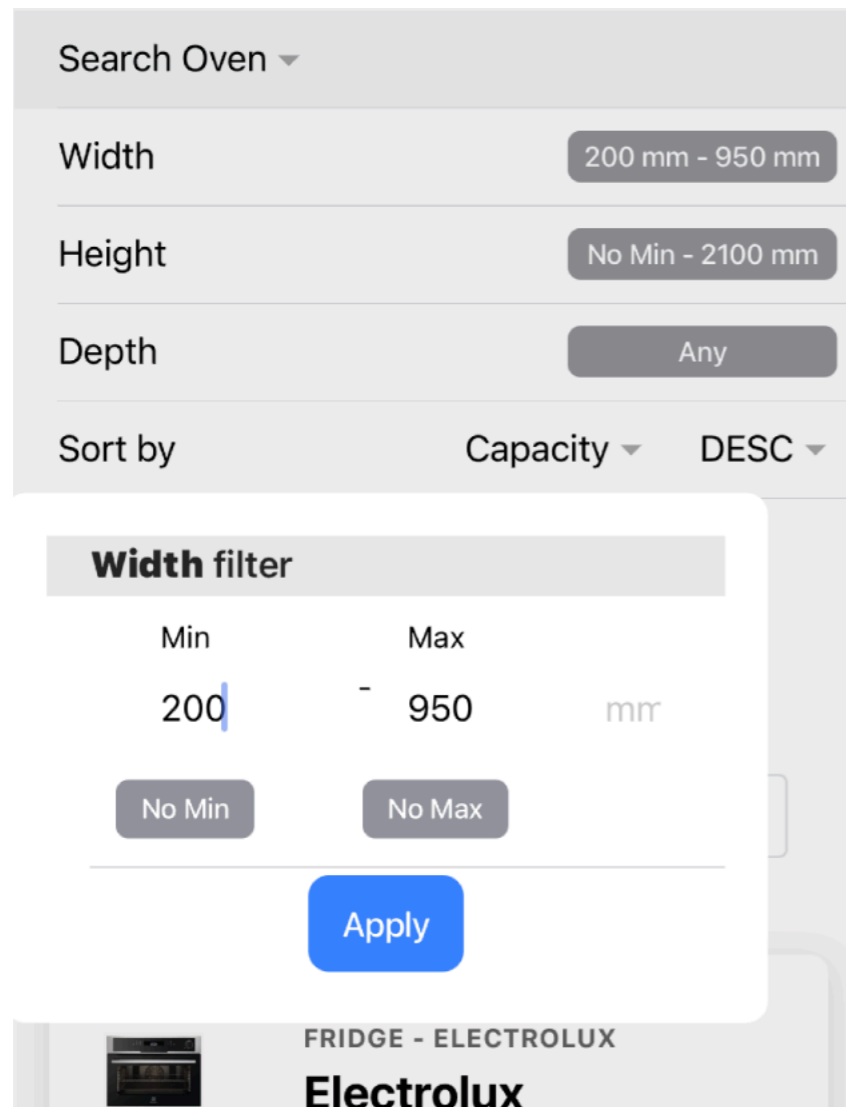

User Guide

Home Appliance Advisor

Home Appliances List

- In this page user can define his/her own search criterial for home appliances:

- Step 1 : User chose category:

Home Appliances List

- Step 2 : User choose dimension criterial : width / height / depth

- Step 3: User can choose sort by each dimensions / capacity for the search result

Home Appliances List

- Step 4 : User got a list of home appliances card , user can scroll to browse and use the pagination to jump to another page
- When user touch a home appliance card, appliance detail page will be show (described below)