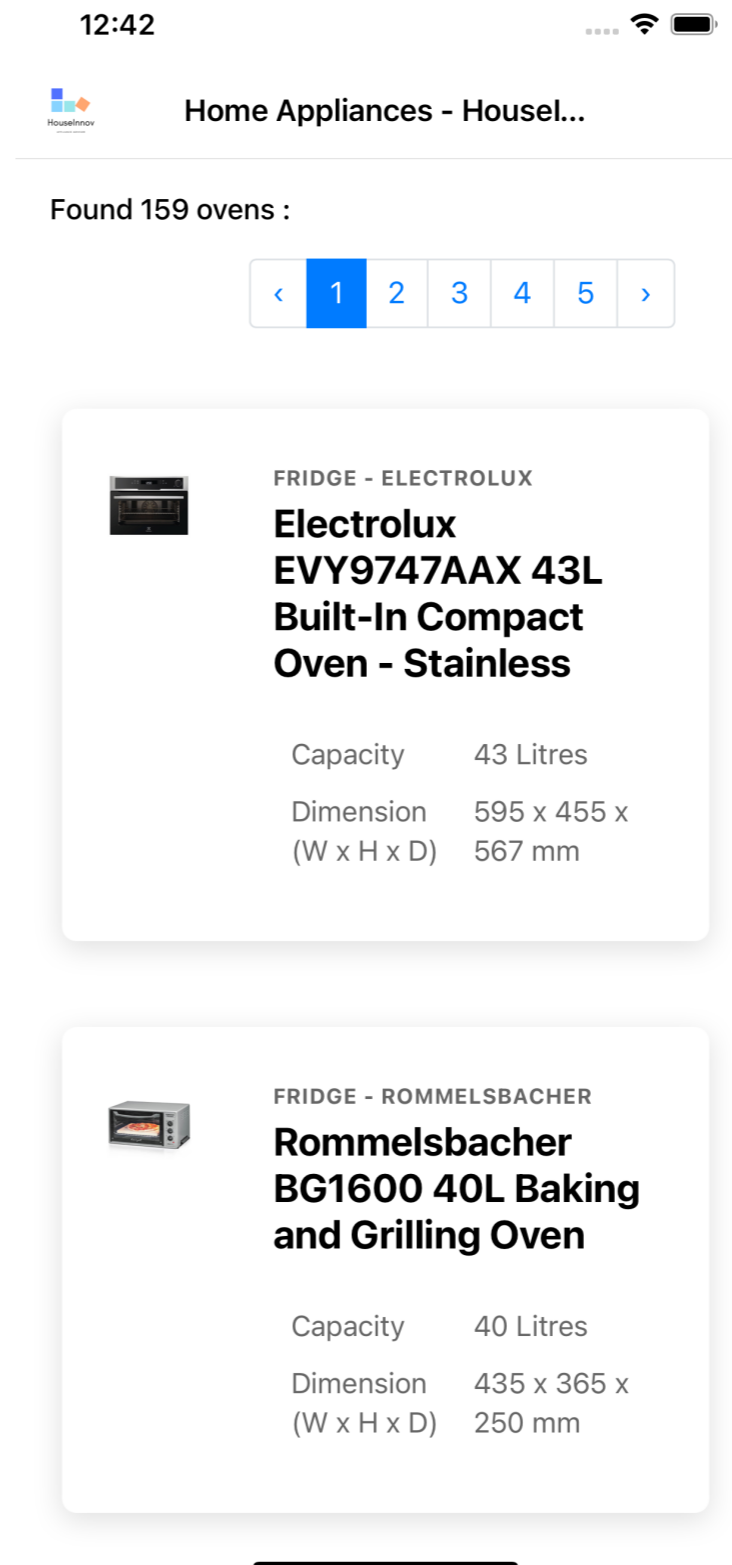

User Guide

Home Appliance Advisor

Home Appliances List

- In this page user can define his/her own search criterial for home appliances:

- Step 1 : User chose category:

Home Appliances List

- Step 2 : User choose dimension criterial : width / height / depth

- Step 3: User can choose sort by each dimensions / capacity for the search result

Home Appliances List

- Step 4 : User got a list of home appliances card , user can scroll to browse and use the pagination to jump to another page
- When user touch a home appliance card, appliance detail page will be show (described below)