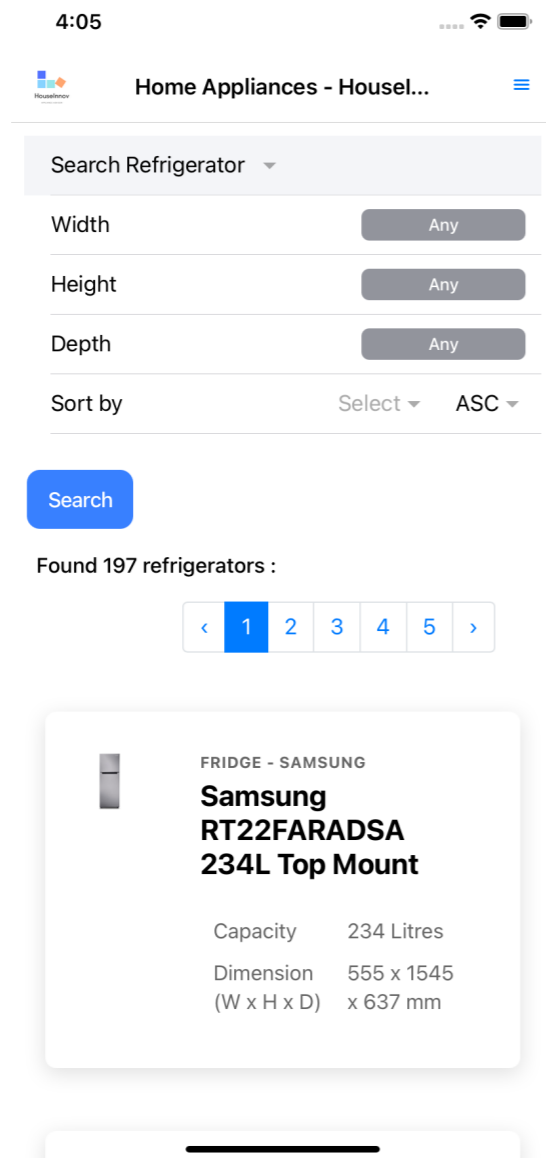

User Guide

Home Appliance Advisor

Home Appliances List

- In this page user can define his/her own search criterial for home appliances:

- Step 1 : User chose category:

Home Appliances List

- Step 2 : User choose dimension criterial : width / height / depth

- Step 3: User can choose sort by each dimensions / capacity for the search result

Home Appliances List

- Step 4 : User got a list of home appliances card , user can scroll to browse and use the pagination to jump to another page
- When user touch a home appliance card, appliance detail page will be show (described below)