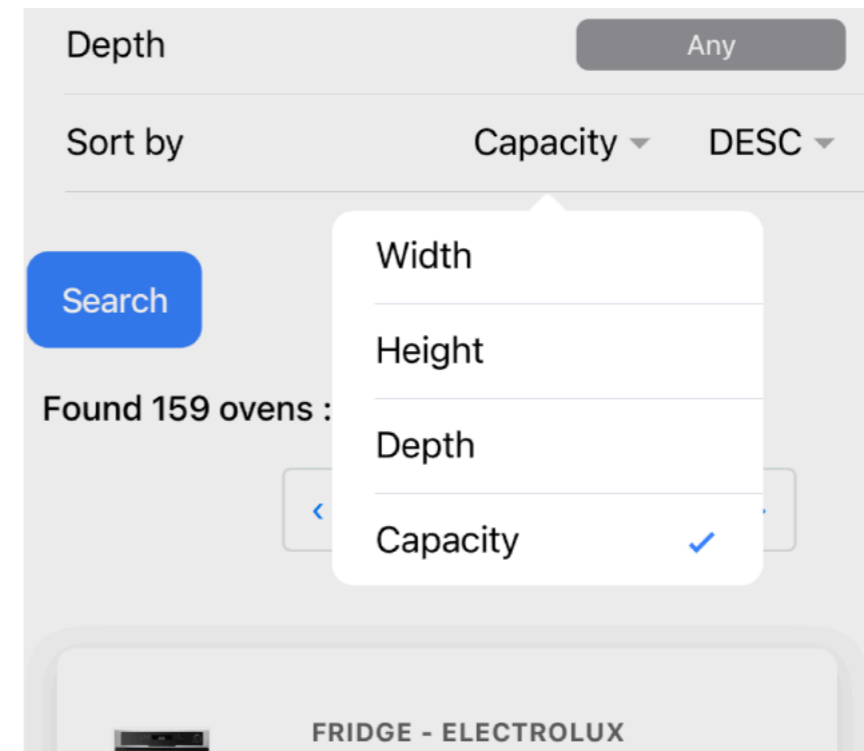

User Guide

Home Appliance Advisor

Home Appliances List

- In this page user can define his/her own search criterial for home appliances:

- Step 1 : User chose category:

Home Appliances List

- Step 2 : User choose dimension criterial : width / height / depth

- Step 3: User can choose sort by each dimensions / capacity for the search result

Home Appliances List

- Step 4 : User got a list of home appliances card , user can scroll to browse and use the pagination to jump to another page
- When user touch a home appliance card, appliance detail page will be show (described below)