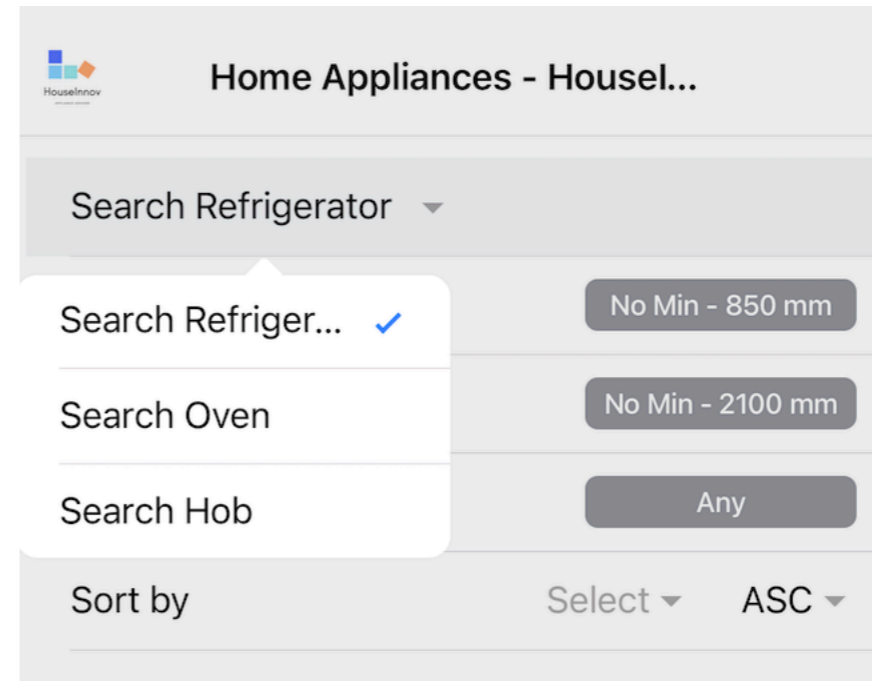

User Guide

Home Appliance Advisor

Home Appliances List

- In this page user can define his/her own search criterial for home appliances:

- Step 1 : User chose category:

Home Appliances List

- Step 2 : User choose dimension criterial : width / height / depth

- Step 3: User can choose sort by each dimensions / capacity for the search result

Home Appliances List

- Step 4 : User got a list of home appliances card , user can scroll to browse and use the pagination to jump to another page
- When user touch a home appliance card, appliance detail page will be show (described below)